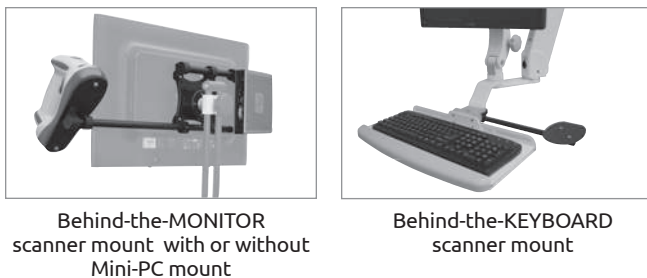

Industry-leading reach and adjustability

Elite 5220 Sit-Stand Workstation

Industry-leading reach of up to 74" (188 cm)

- **ERGONOMIC.** Provides effortless movement and is fully adjustable at each joint for maximum ergonomic comfort. Rotates 180° at the wall mount.
- **HYGIENIC.** Durable, easy-to-clean finish withstands harsh chemicals. Built with smooth aircraft-grade aluminum that doesn't allow microorganisms to hide. Concealed cables allow for thorough disinfection.
- **VERSATILE.** Suitable for a monitor only, monitor and keyboard, and other devices. Can be mounted on a desk, pole, wall or wall track.
- **POPULAR** in healthcare environments and manufacturing/ industrial settings where long reach is needed. Excels in a wide variety of applications.

Monitor, keyboard and mouse not included.

Specifications

Load capacity	28 lbs (12.7 kg) Monitor only 22 lbs (9.9 kg) Monitor and keyboard
Vertical adjust range	42" (107 cm)
Maximum reach	53" (135 cm) Monitor only 68" (173 cm) Monitor and Flip Up Tray 74" (188 cm) Monitor and Keyboard Ultra Slide
Stowed depth	11" (28 cm)
Horizontal rotation	180° at wall
Screen swivel	360°
Screen tilt	50°
VESA interface	75 mm and 100 mm

True sit-stand workstation
42" (107 cm)
height adjustment

Stowable
All models stow
tightly against
the wall

INDUSTRY-LEADING ADJUSTABILITY

NEW Keyboard Ultra Slide
ELP5220-WT-KUS

- Provides workspace for charting, scanning, holding meds
- Flips up and stows under monitor
- Mouse tray pulls out on both left and right sides
- Accommodates most standard keyboards

Flip up
keyboard
tray

Flip up
workspace

Built-in
wrist rest

Mounting Options

Wall, Wall Track, Desk or Pole

Available Scanner and Mini-PC Mounting Options

ICWUSA.com, Inc.
1487 Kingsley Drive
Medford, OR 97504
800-558-4435