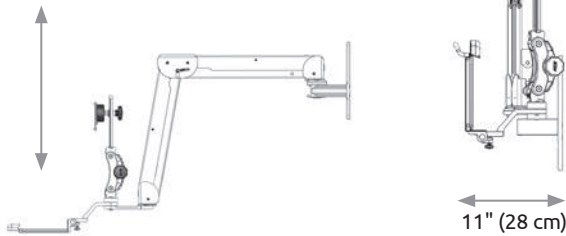

Industry-leading reach and adjustability

Elite 5220 Sit-Stand Workstation

Industry-leading reach of up to 74" (188 cm)

- **ERGONOMIC.** Provides effortless movement and is fully adjustable at each joint for maximum ergonomic comfort. Rotates 180° at the wall mount.
- **HYGIENIC.** Durable, easy-to-clean finish withstands harsh chemicals. Built with smooth aircraft-grade aluminum that doesn't allow microorganisms to hide. Concealed cables allow for thorough disinfection.
- **VERSATILE.** Suitable for a monitor only, monitor and keyboard, and other devices. Can be mounted on a desk, pole, wall or wall track.
- **POPULAR** in healthcare environments and manufacturing/ industrial settings where long reach is needed. Excels in a wide variety of applications.

Monitor, keyboard and mouse not included.

Specifications

Load capacity	28 lbs (12.7 kg) Monitor only 22 lbs (9.9 kg) Monitor and keyboard
Vertical adjust range	42" (107 cm)
Maximum reach	53" (135 cm) Monitor only 68" (173 cm) Monitor and Flip Up Tray 74" (188 cm) Monitor and Keyboard Ultra Slide
Stowed depth	11" (28 cm)
Horizontal rotation	180° at wall
Screen swivel	360°
Screen tilt	50°
VESA interface	75 mm and 100 mm

For more information contact your ICW representative or talk to one of our customer service representatives at 1-800-558-4435.

Range of Motion Video

Range of Motion and Dimension Drawings

INDUSTRY-LEADING HORIZONTAL REACH

True sit-stand workstation
42" (107 cm)
height adjustment

Stowable
All models stow
tightly against
the wall

INDUSTRY-LEADING ADJUSTABILITY

NEW Keyboard Ultra Slide
ELP5220-WT-KUS

- Provides workspace for charting, scanning, holding meds
- Flips up and stows under monitor
- Mouse tray pulls out on both left and right sides
- Accommodates most standard keyboards