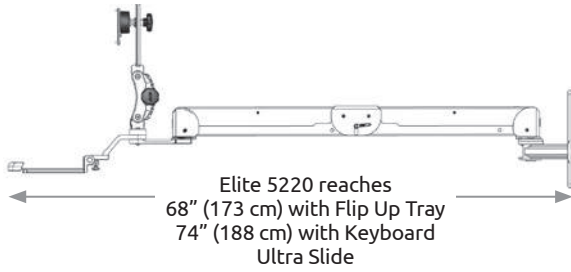

Industry-leading reach and adjustability

Elite 5220 Sit-Stand Workstation

Industry-leading reach of up to 74" (188 cm)

- **ERGONOMIC.** Provides effortless movement and is fully adjustable at each joint for maximum ergonomic comfort. Rotates 180° at the wall mount.
- **HYGIENIC.** Durable, easy-to-clean finish withstands harsh chemicals. Built with smooth aircraft-grade aluminum that doesn't allow microorganisms to hide. Concealed cables allow for thorough disinfection.
- **VERSATILE.** Suitable for a monitor only, monitor and keyboard, and other devices. Can be mounted on a desk, pole, wall or wall track.
- **POPULAR** in healthcare environments and manufacturing/ industrial settings where long reach is needed. Excels in a wide variety of applications.

Monitor, keyboard and mouse not included.

Specifications

Load capacity	28 lbs (12.7 kg) Monitor only 22 lbs (9.9 kg) Monitor and keyboard
Vertical adjust range	42" (107 cm)
Maximum reach	53" (135 cm) Monitor only 68" (173 cm) Monitor and Flip Up Tray 74" (188 cm) Monitor and Keyboard Ultra Slide
Stowed depth	11" (28 cm)
Horizontal rotation	180° at wall
Screen swivel	360°
Screen tilt	50°
VESA interface	75 mm and 100 mm

For more information contact your ICW representative or talk to one of our customer service representatives at 1-800-558-4435.

Range of Motion Video

Range of Motion and Dimension Drawings

INDUSTRY-LEADING HORIZONTAL REACH

True sit-stand workstation
42" (107 cm)
height adjustment

Stowable
All models stow
tightly against
the wall

INDUSTRY-LEADING ADJUSTABILITY

NEW Keyboard Ultra Slide
ELP5220-WT-KUS

- Provides workspace for charting, scanning, holding meds
- Flips up and stows under monitor
- Mouse tray pulls out on both left and right sides
- Accommodates most standard keyboards