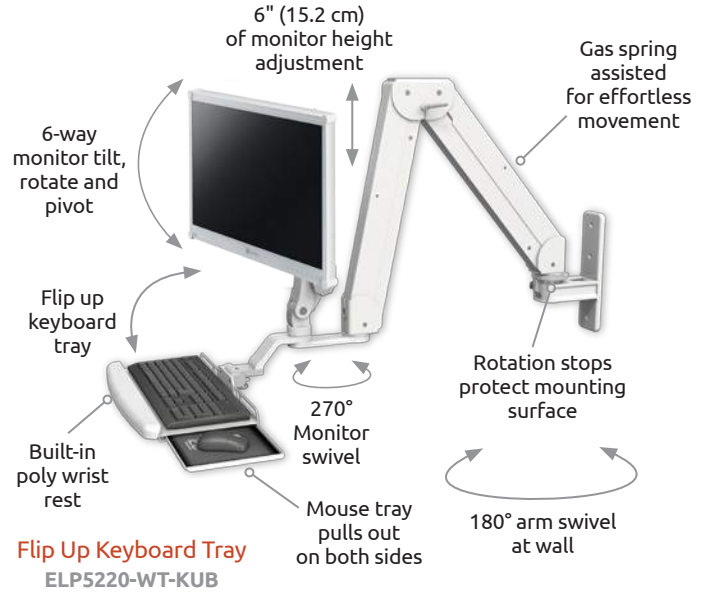

Industry-leading reach and adjustability

Elite 5220 Sit-Stand Workstation

Industry-leading reach of up to 74" (188 cm)

- **ERGONOMIC.** Provides effortless movement and is fully adjustable at each joint for maximum ergonomic comfort. Rotates 180° at the wall mount.
- **HYGIENIC.** Durable, easy-to-clean finish withstands harsh chemicals. Built with smooth aircraft-grade aluminum that doesn't allow microorganisms to hide. Concealed cables allow for thorough disinfection.
- **VERSATILE.** Suitable for a monitor only, monitor and keyboard, and other devices. Can be mounted on a desk, pole, wall or wall track.
- **POPULAR** in healthcare environments and manufacturing/ industrial settings where long reach is needed. Excels in a wide variety of applications.

Monitor, keyboard and mouse not included.

Specifications

Load capacity	28 lbs (12.7 kg) Monitor only 22 lbs (9.9 kg) Monitor and keyboard
Vertical adjust range	42" (107 cm)
Maximum reach	53" (135 cm) Monitor only 68" (173 cm) Monitor and Flip Up Tray 74" (188 cm) Monitor and Keyboard Ultra Slide
Stowed depth	11" (28 cm)
Horizontal rotation	180° at wall
Screen swivel	360°
Screen tilt	50°
VESA interface	75 mm and 100 mm

For more information contact your ICW representative or talk to one of our customer service representatives at 1-800-558-4435.

Range of Motion Video

Range of Motion and Dimension Drawings

INDUSTRY-LEADING HORIZONTAL REACH

True sit-stand workstation
42" (107 cm)
height adjustment

Stowable
All models stow
tightly against
the wall

INDUSTRY-LEADING ADJUSTABILITY

NEW Keyboard Ultra Slide
ELP5220-WT-KUS

- Provides workspace for charting, scanning, holding meds
- Flips up and stows under monitor
- Mouse tray pulls out on both left and right sides
- Accommodates most standard keyboards